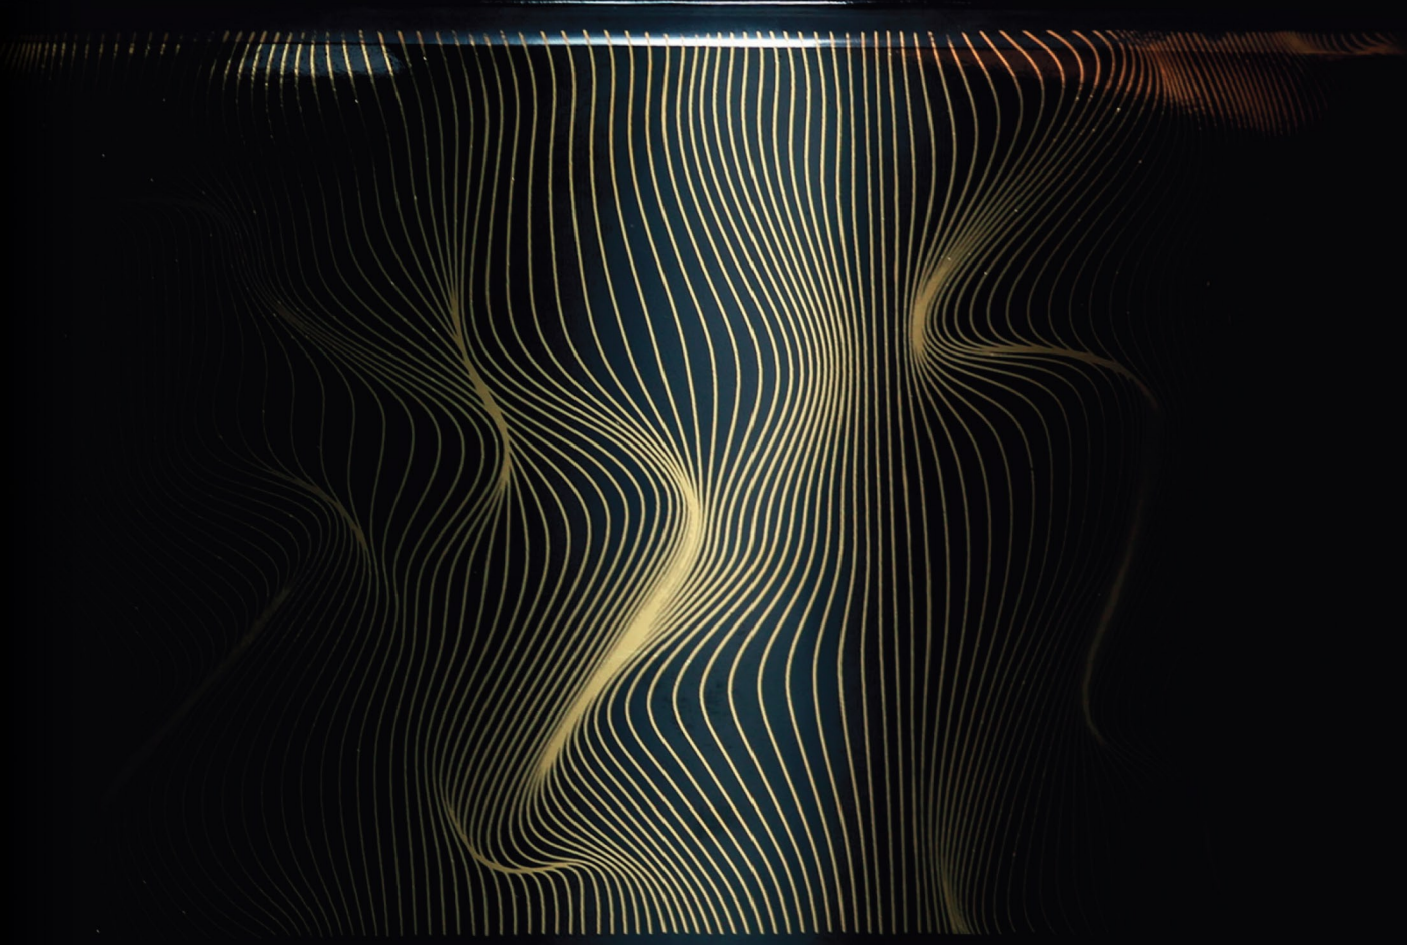

GLASS DESIGN
ITALY

KARIM RASHID

www.glassdesign.it

Percorsi privilegiati dell'acqua Privileged paths of water

MAREA

Black / Gold / Bronze

Florence Glass
ATELIER®

MAREA

Gold / Bronze

Florence Glass
ATELIER®

VENTO

Black / Gold

Florence Glass
ATELIER®

VENTO

White / Gold

Florence Glass
ATELIER®